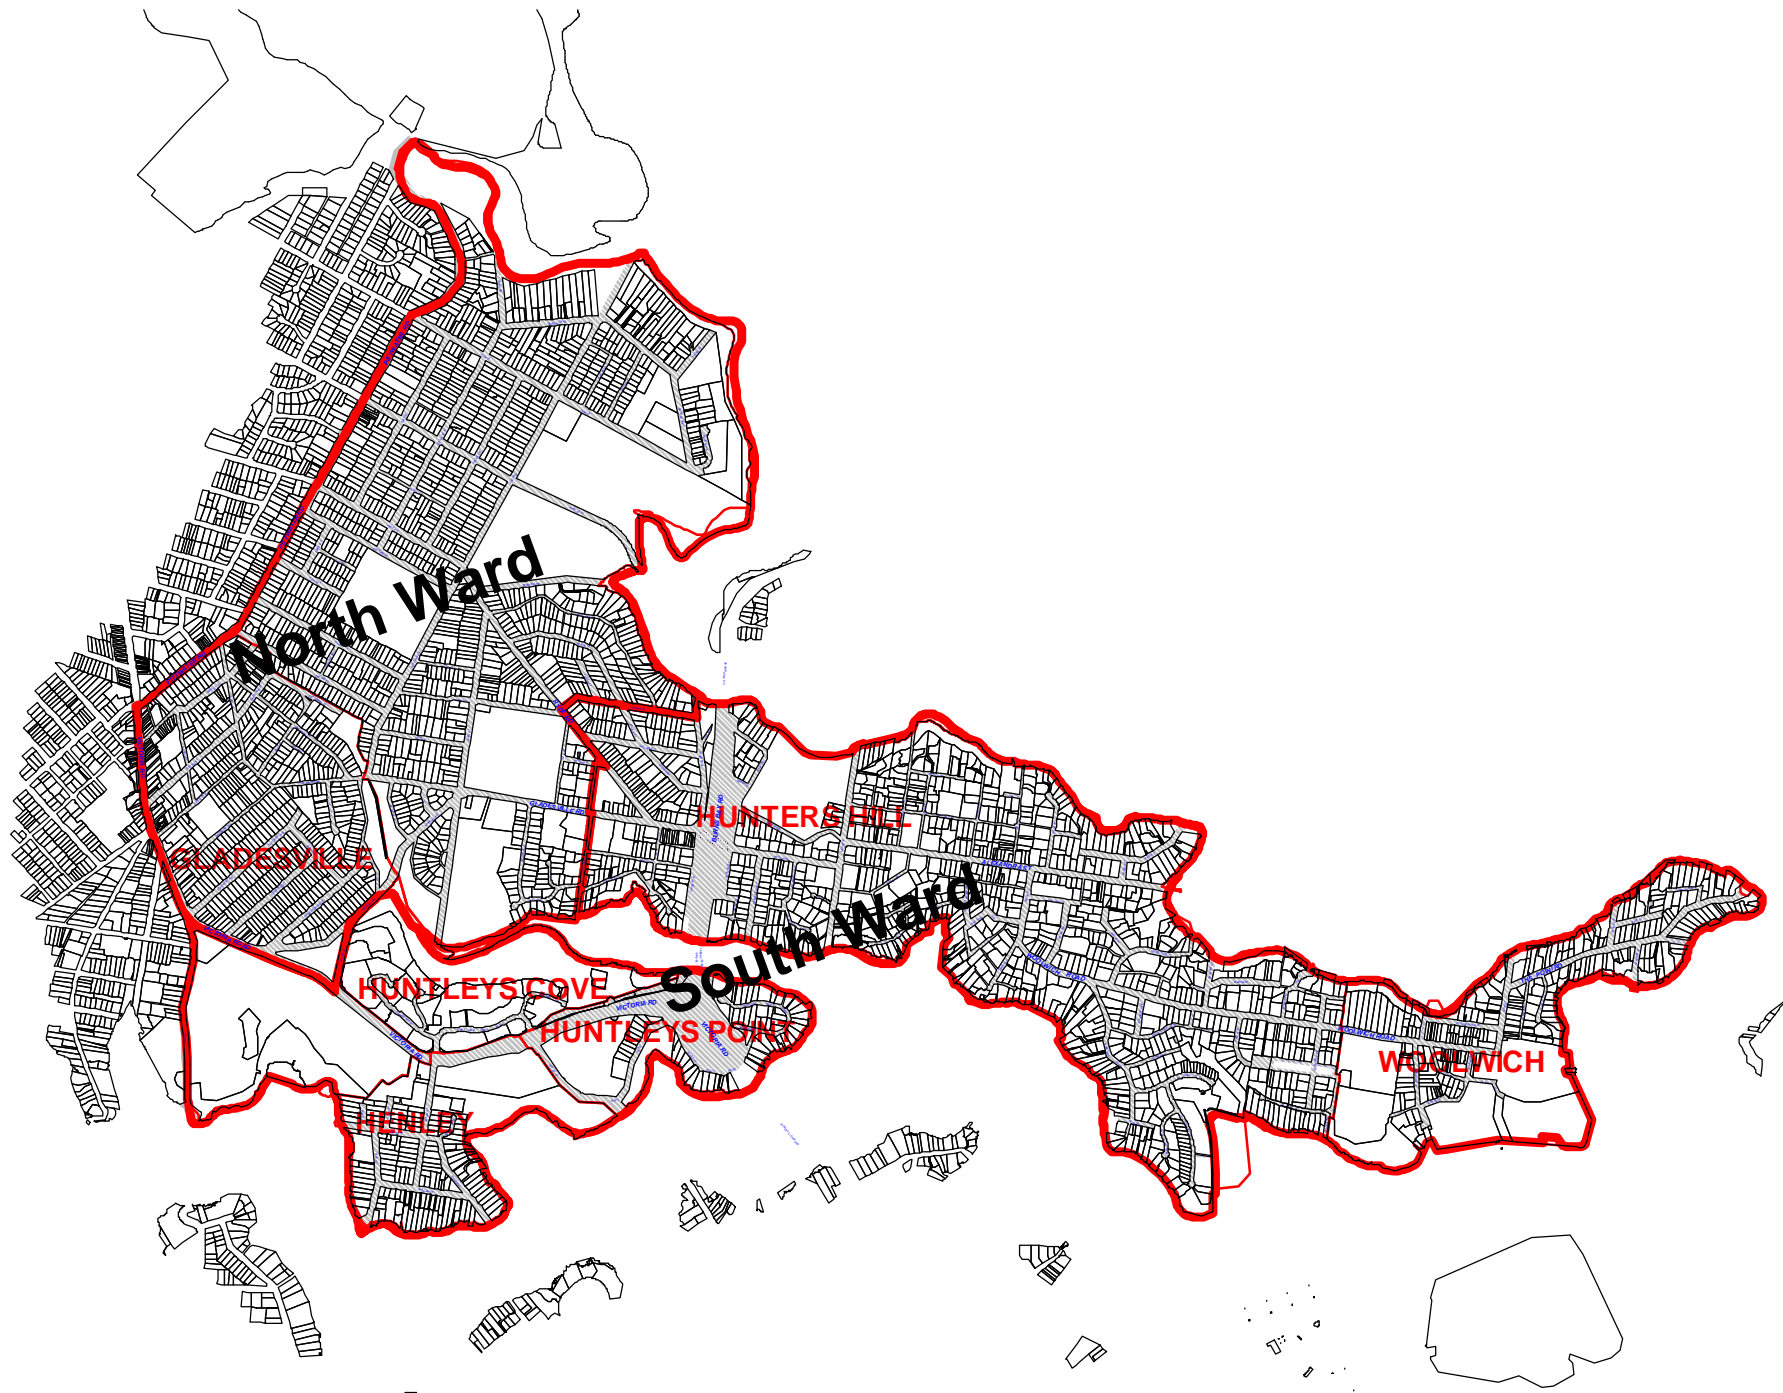

Hunter's Hill Council Wards (2007)

Regenerated 20/3/2009

North Ward

Orange highlighted properties belong to North Ward

This map contains information belonging to or based on copyrighted data supplied by The Department of Lands, Sydney Water, Sydney Metropolitan Catchment Management Authority and Sinclair Knight Merz. Although great care has been taken, Council accepts no responsibility for any incident arising from any inaccuracy or representation.

South Ward

Pink highlighted properties belong to South Ward

This map contains information belonging to or based on copyrighted data supplied by The Department of Lands, Sydney Water, Sydney Metropolitan Catchment Management Authority and Sinclair Knight Merz. Although great care has been taken, Council accepts no responsibility for any incident arising from any inaccuracy or representation.