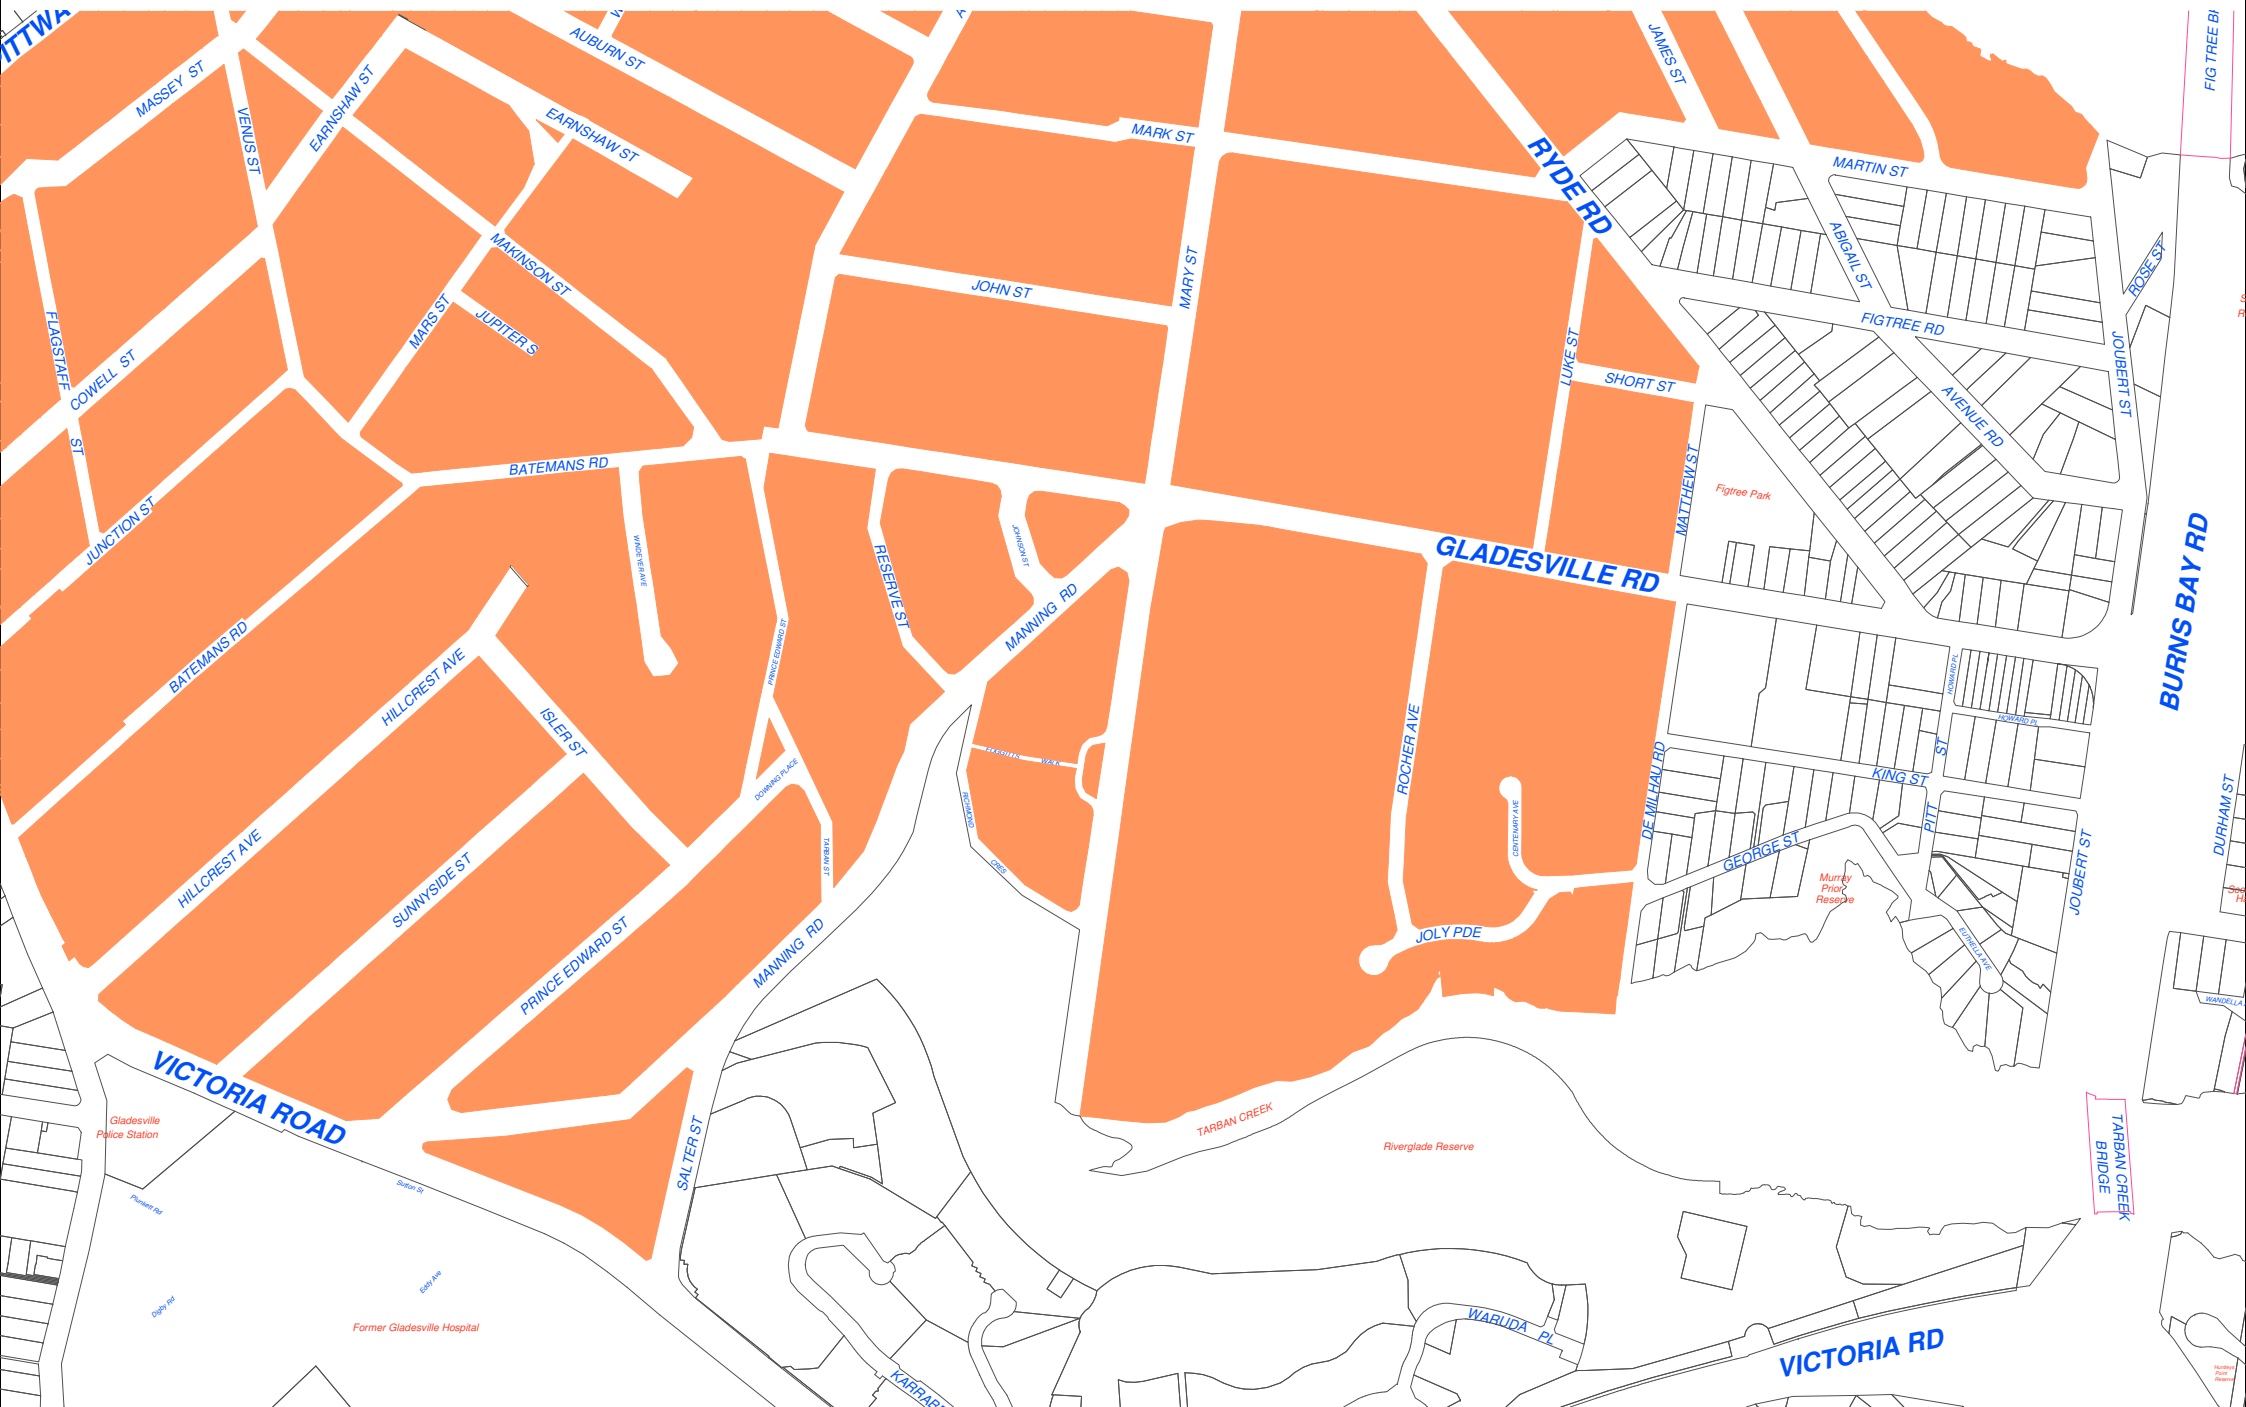

Hunter's Hill Council Wards (2007)

Regenerated 20/3/2009

North Ward

Orange highlighted properties belong to North Ward

This map contains information belonging to or based on copyrighted data supplied by The Department of Lands, Sydney Water, Sydney Metropolitan Catchment Management Authority and Sinclair Knight Merz. Although great care has been taken, Council accepts no responsibility for any incident arising from any inaccuracy or representation.

South Ward

Pink highlighted properties belong to South Ward

This map contains information belonging to or based on copyrighted data supplied by The Department of Lands, Sydney Water, Sydney Metropolitan Catchment Management Authority and Sinclair Knight Merz. Although great care has been taken, Council accepts no responsibility for any incident arising from any inaccuracy or representation.