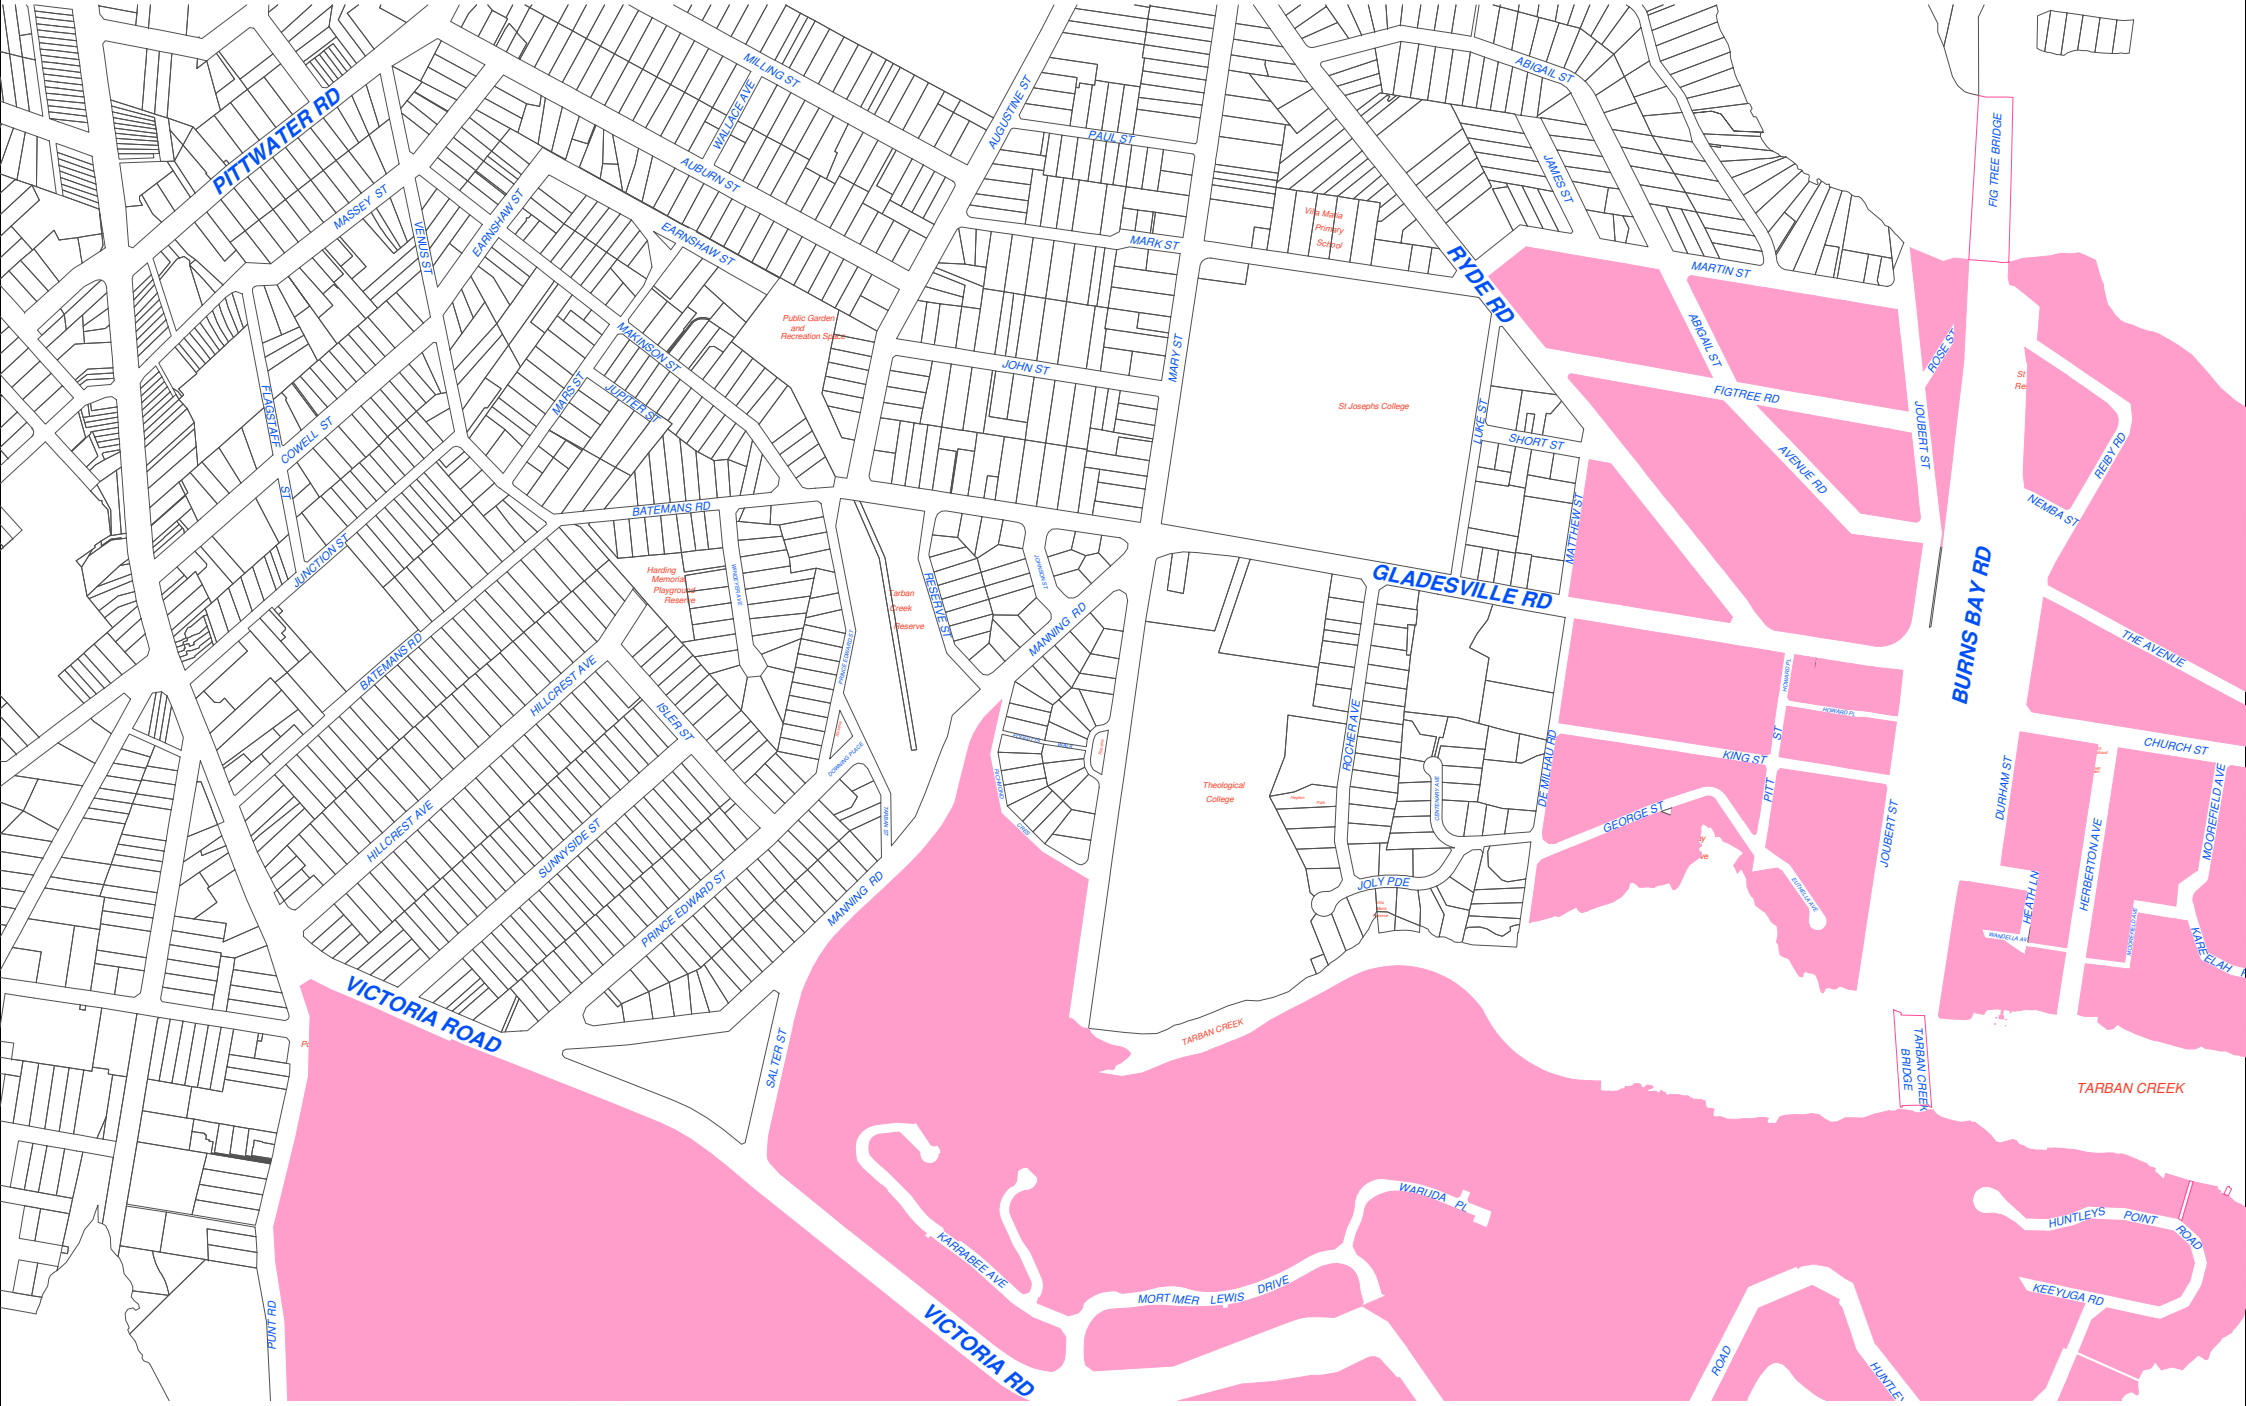

Hunter's Hill Council Wards (2007)

Regenerated 20/3/2009

North Ward

Orange highlighted properties belong to North Ward

This map contains information belonging to or based on copyrighted data supplied by The Department of Lands, Sydney Water, Sydney Metropolitan Catchment Management Authority and Sinclair Knight Merz. Although great care has been taken, Council accepts no responsibility for any incident arising from any inaccuracy or representation.

South Ward

Pink highlighted properties belong to South Ward

This map contains information belonging to or based on copyrighted data supplied by The Department of Lands, Sydney Water, Sydney Metropolitan Catchment Management Authority and Sinclair Knight Merz. Although great care has been taken, Council accepts no responsibility for any incident arising from any inaccuracy or representation.